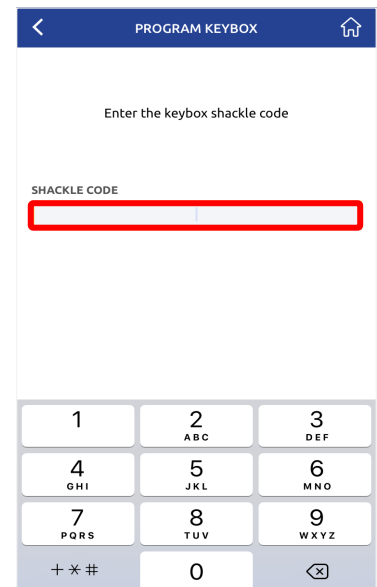

STEP 6 Enter the Shackle Code (4-Digit code programmed to the iBox BT LE)

STEP 7

SUCCESS!
The settings in keybox 32016560 have been updated.

MetroList®
THE TRUE SOURCE