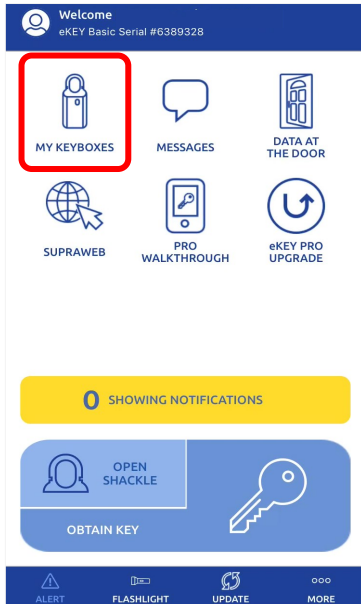

iBOX How to Turn On the CBS BT LE Call Before Showing Code

*** Must physically be present with Keybox (iBox BT LE)**

STEP 1 Tap My Keyboxes

STEP 2 Select Keybox

STEP 3 Select Program Keybox

STEP 4 In Keybox Settings slide **REQUIRE CBS** on; Tap Program

STEP 5 Turn on iBox BT LE Press up on bottom of Keytray

STEP 6 Enter the Shackle Code (4-Digit code programmed to the iBox BT LE)

STEP 7

SUCCESS!
The settings in keybox 32016560 have been updated.

MetroList®
THE TRUE SOURCE