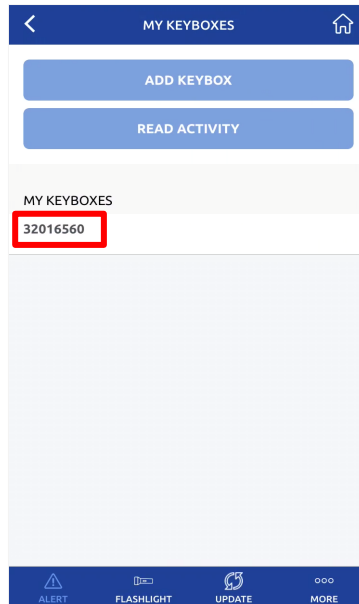

iBOX How to Turn On the CBS BT LE Call Before Showing Code

*** Must physically be present with Keybox (iBox BT LE)**

STEP 1 Tap My Keyboxes

STEP 2 Select Keybox

STEP 3 Select Program Keybox

STEP 4 In Keybox Settings slide **REQUIRE CBS** on; Tap Program

STEP 5 Turn on iBox BT LE Press up on bottom of Keytray

STEP 6 Enter the Shackle Code (4-Digit code programmed to the iBox BT LE)

STEP 7

SUCCESS!
The settings in keybox 32016560 have been updated.

MetroList®
THE TRUE SOURCE