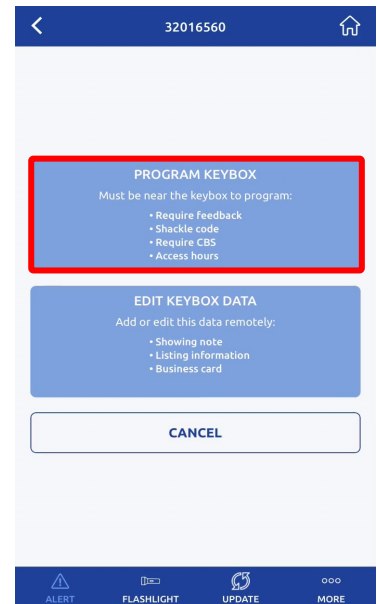

iBOX How to Turn On the CBS BT LE Call Before Showing Code

*** Must physically be present with Keybox (iBox BT LE)**

STEP 1 Tap My Keyboxes

STEP 2 Select Keybox

STEP 3 Select Program Keybox

STEP 4 In Keybox Settings slide **REQUIRE CBS** on; Tap Program

STEP 5 Turn on iBox BT LE Press up on bottom of Keytray

STEP 6 Enter the Shackle Code (4-Digit code programmed to the iBox BT LE)

STEP 7

SUCCESS!
The settings in keybox 32016560 have been updated.

MetroList®
THE TRUE SOURCE