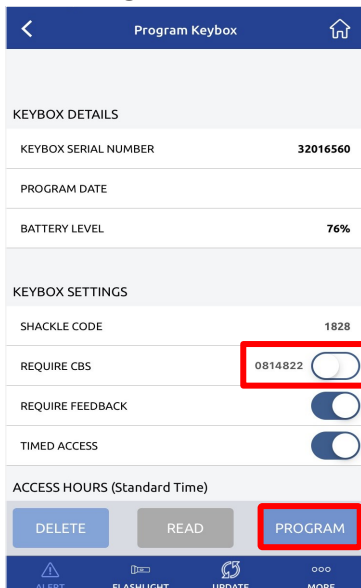

iBOX How to Turn On the CBS BT LE Call Before Showing Code

*** Must physically be present with Keybox (iBox BT LE)**

STEP 1 Tap My Keyboxes

STEP 2 Select Keybox

STEP 3 Select Program Keybox

STEP 4 In Keybox Settings slide **REQUIRE CBS** on; Tap Program

STEP 5 Turn on iBox BT LE Press up on bottom of Keytray

STEP 6 Enter the Shackle Code (4-Digit code programmed to the iBox BT LE)

STEP 7

SUCCESS!
The settings in keybox 32016560 have been updated.

MetroList®
THE TRUE SOURCE